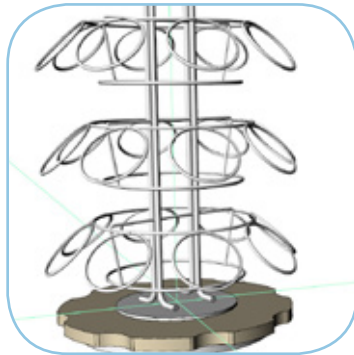

Earth Bottle Gum Spinner

Client: Kraft

25.25" H, 12" W, 12" D

Materials: Clear Coated MDF, Styrene with Graphics, Lazy Susan, Metal, Wire

Item # C2963