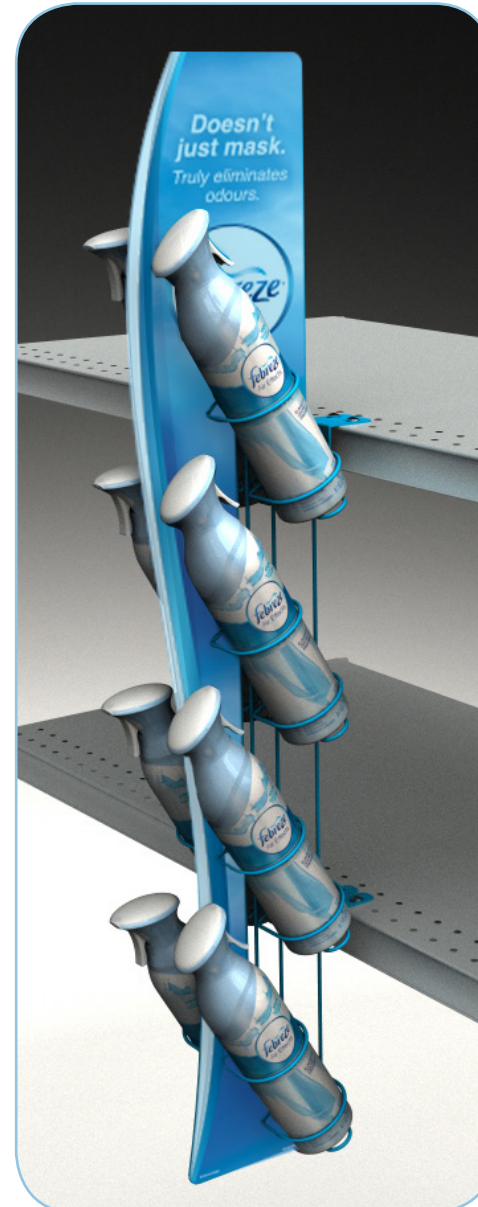

Item # C3987

Aero Bubble Display

Client: Nestlé

3.75" H, 7" W, 7" D

Materials: Injection Moulded Styrene, Suction Cups

Item # C4691

Febreze Air Effects

Client: P&G