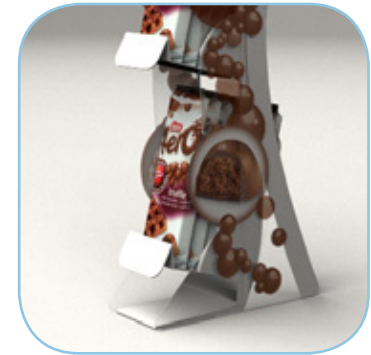

ENDCAP & GONDOLA

PALLET

COUNTER

Kinder Surprise Egg

Client: Ferrero

13.75" H, 10.75" W, 10" D

Materials: Vac-Formed Styrene Body & Base, Printed Graphics

Item # C4052