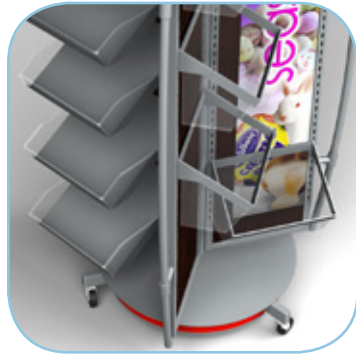

Item # C3989

Folgers Coffee

Client: 6 Degrees

60" H, 17" W, 17" D

Materials: Wire Frame, Interchangeable, Styrene Graphics

Item # C4149

HDS Candy Destination

Client: Kraft