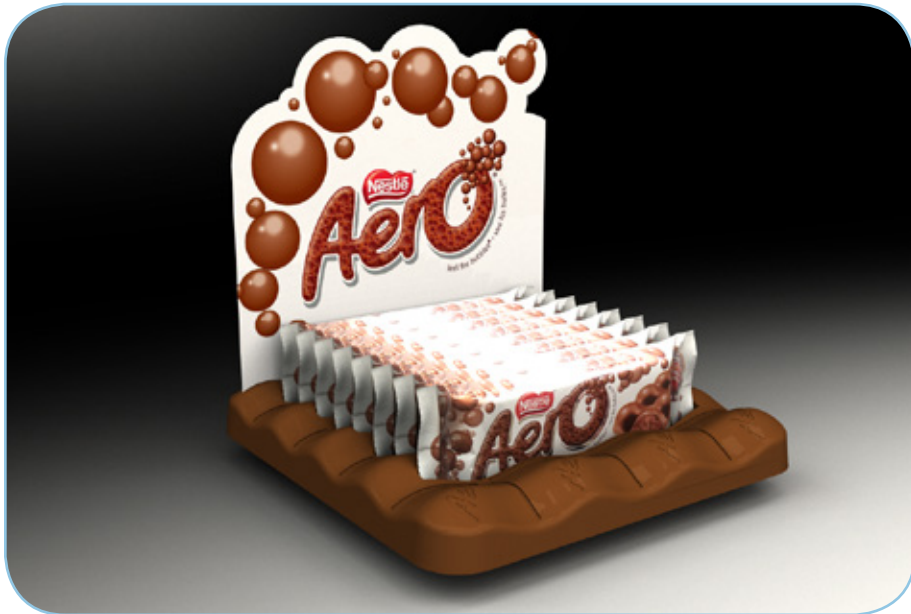

Aero Injection Moulded Tray

Client: Nestlé

1" H, 8" W, 11" D

Materials: Injection moulded tray (Optional: Metal Stand, Screen Printed Graphics)

Item # 4569