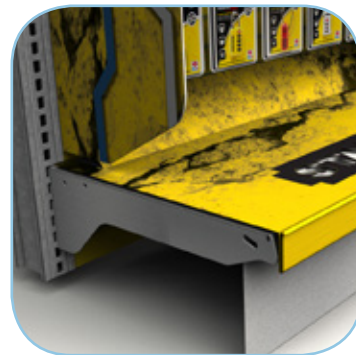

In-Line Padlock Center

Client: Stanley

96”H, 48” W, 18” D

Materials: Metal Hook,
Komatex, Printed Graphic,
Vac Formed Header

Item # C3908