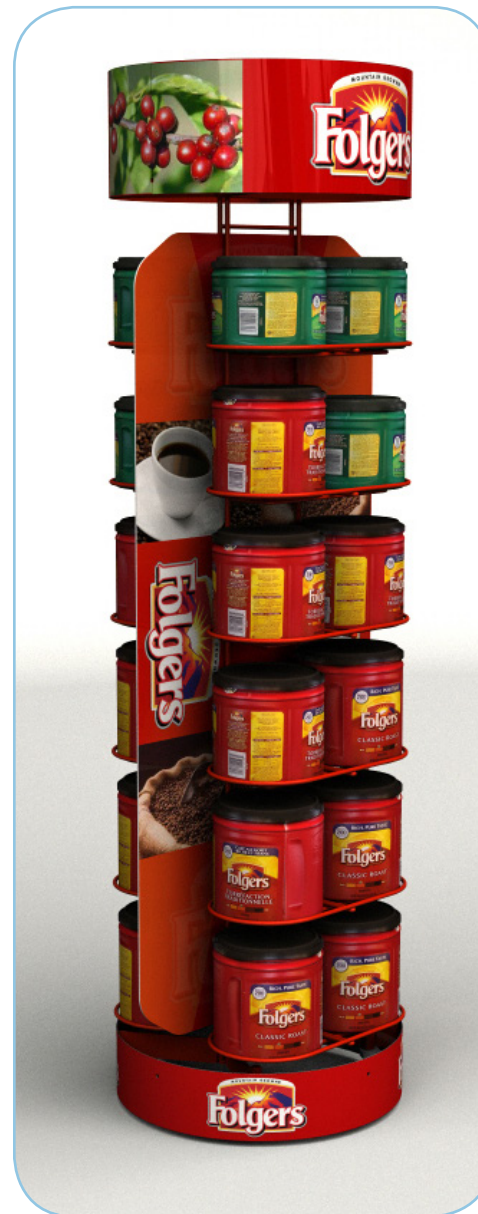

65" H, 13" W, 12" D

Materials: Laser Cut Sheet Metal Structure, Styrene Header with Printed Graphics

Item # C3149

Shoppers Optimum Touch Screen Kiosk

Client: Transcontinental

60" H, 20" W, 20" D

Materials: Sheet Metal, Co-Poly Foldover, Styrene Graphics, Push Pins

Item # C3989

Folgers Coffee

Client: 6 Degrees

60" H, 17" W, 17" D

Materials: Wire Frame, Interchangeable, Styrene Graphics

Item # C4149

HDS Candy Destination

Client: Kraft