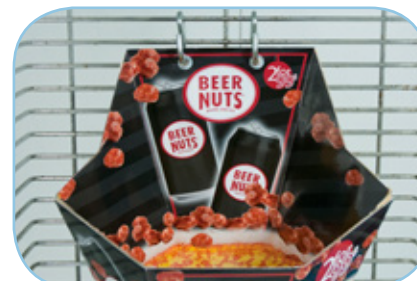

Beer Nuts Impulse Buy Display

Client: Beer Nuts

8" H, 10.75" W, 7.25" D

Materials: E-Flute Corrugate, Grommets and S-Hooks, Screen Printed Graphics

Item # C4352