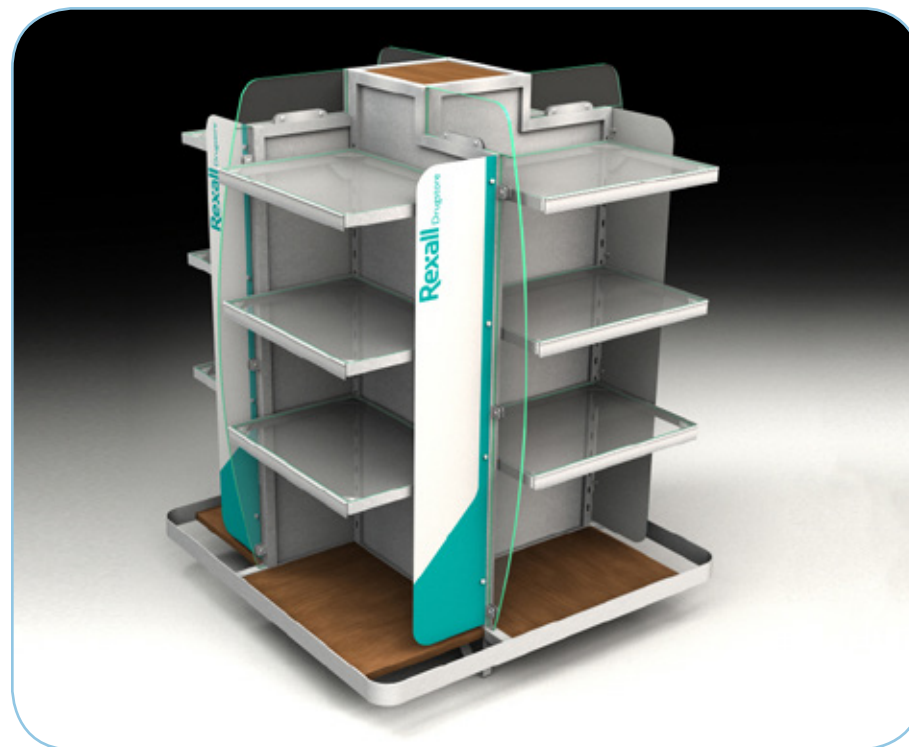

Rexall Pallet

Client: Rexall

53" H, 40" W, 40" D

Materials: Metal, Melamine, Styrene, Tempered Glass, Green Edge Acrylic, Printed Graphics

Item # C4371