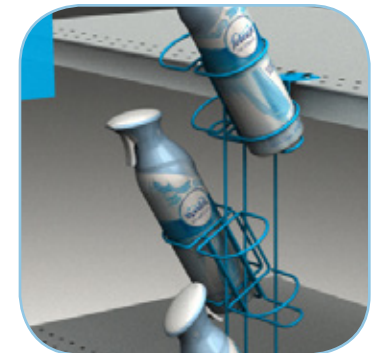

Item # C3987

Aero Bubble Display

Client: Nestlé

3.75" H, 7" W, 7" D

Materials: Injection Moulded Styrene, Suction Cups

Item # C4691

Febreze Air Effects

Client: P&G