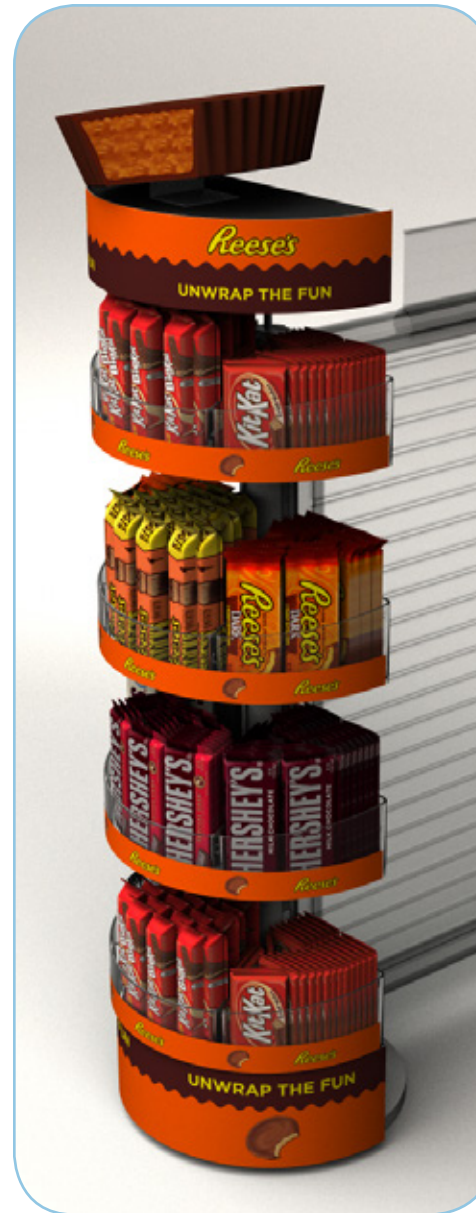

Reese's Lavi Wall Display

Client: Hersheys

52" H, 16" W, 8" D

Materials: Metal Inserts and Shlef Brackets, Vac Formed Tray, Printed Grapic Inserts,

Optional: Moulded Topper

Item # C4758