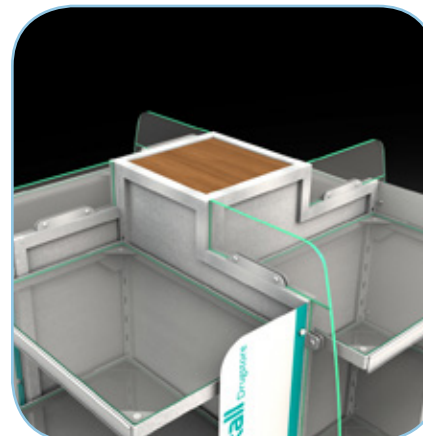

Rexall Pallet

Client: Rexall

53" H, 40" W, 40" D

Materials: Metal, Melamine, Styrene, Tempered Glass, Green Edge Acrylic, Printed Graphics

Item # C4371