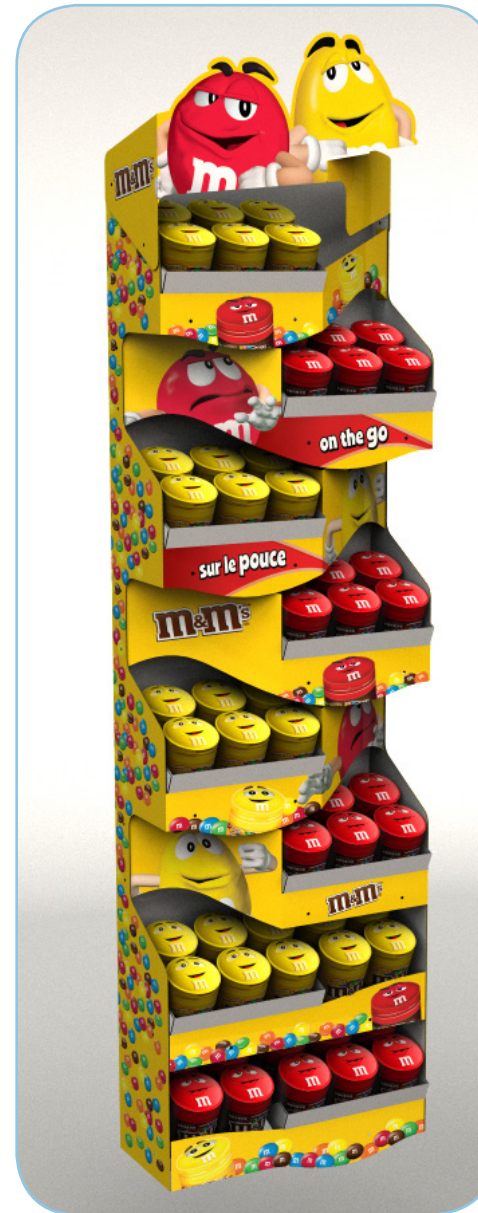

Nutella & Go

Client: Ferrero

46.5" H, 14" W, 5.75" D

Materials: Co-Poly, Screen Printed Graphics

Item # C4372

M&M Bottle Sidekick

Client: Mars

50" H, 14" W, 5.5" D