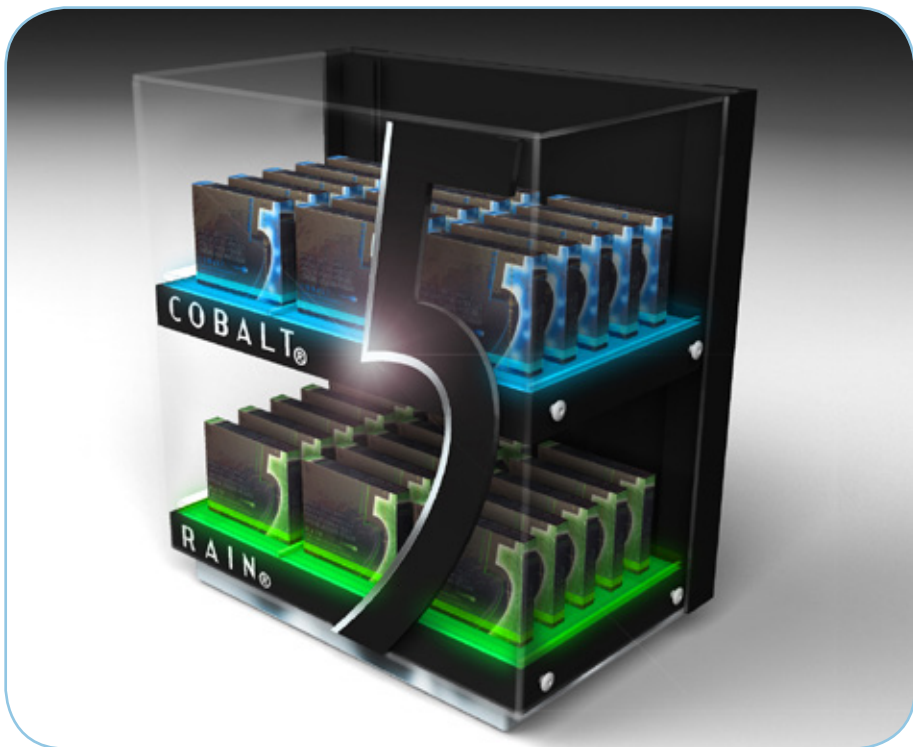

5 Gum Showcase

Client: Wrigley

13" H, 12" W, 8" D

Materials: Acrylic, Mirror Acrylic, Chicago Screws, LED Lights

Item # C3237