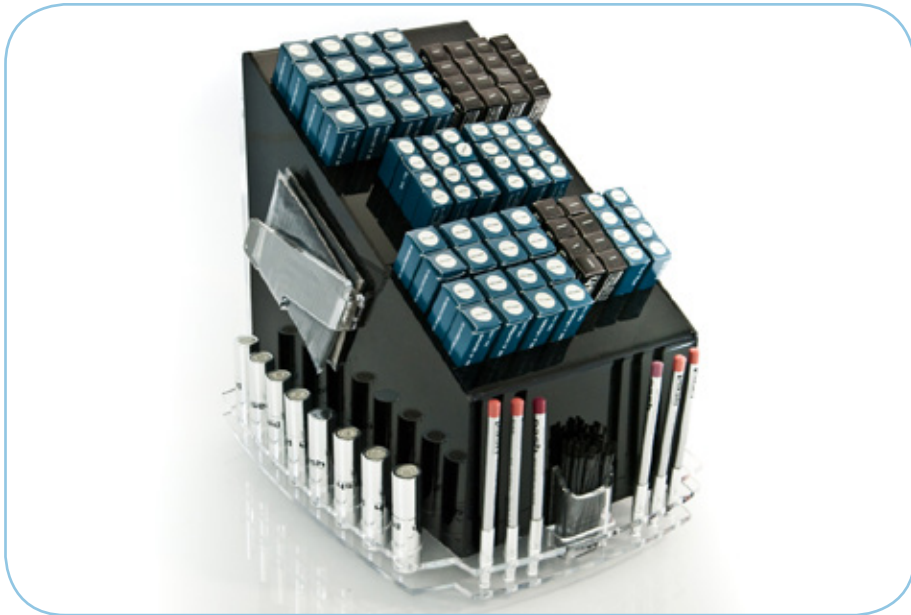

Pash Make Up

Client: Pash

12.5" H, 10.5" W, 13.5" D

Materials: Acrylic, Lazy Susan, Graphic inserts

Item # C1966