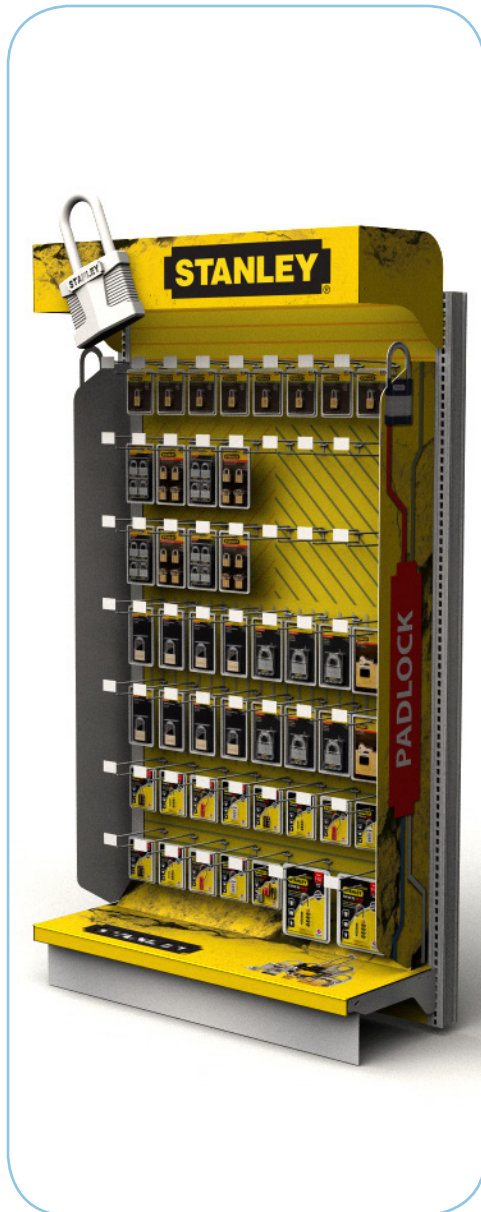

In-Line Padlock Center

Client: Stanley

96”H, 48” W, 18” D

Materials: Metal Hook,
Komatex, Printed Graphic,
Vac Formed Header

Item # C3908