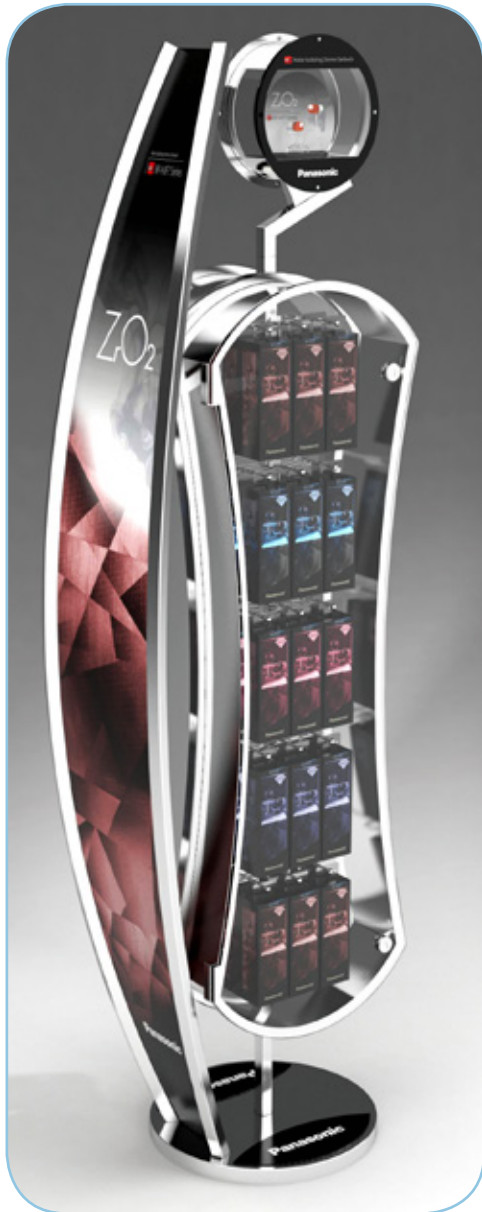

Best Buy Ladies Earbuds

Client: Panasonic

60.5" H, 16" W, 12" D

Materials: Metal Tube, Sheet Metal, Acrylic, Co-Poly, Locks Screen, Printed Graphics

Item # C2388