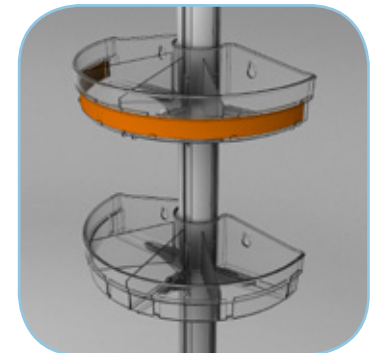

Reese's Lavi Wall Display

Client: Hersheys

52" H, 16" W, 8" D

Materials: Metal Inserts and Shlef Brackets, Vac Formed Tray, Printed Grapic Inserts,

Optional: Moulded Topper

Item # C4758