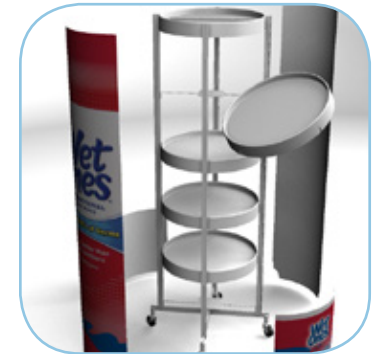

Item # C3800

Kit Kat Tall

Client: Nestlé

66" H, 14" W, 13" D

Materials: Metal Frame,
Co-Poly with Graphics,
Push Pins

Optional: Clear Co-Poly
Pockets

Item # C4178

Wet Ones