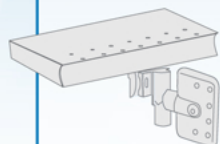

THE EASIEST WAY TO ATTACH SIGNAGE TO ANY SHELF!

LOCKING SIGN CLIPS

Mix and Match to Meet Your Needs.

A VARIETY OF IDEAS AND OPTIONS TO CHOOSE FROM.

Shelf Locking Sign Clip

Attaches above or below a shelf to display signage. The clip holds signs securely in place.

SHC210

Shelf Spring Sign Clip

Attaches above or below a shelf to display signage. The clip holds sign securely in place and will spring back in place if bumped.

SHC212

Pegboard Sign Clip

Attaches to pegboard. The clip holds signs securely in place in front of your product.

SHC200-15

Suction Cup Locking Sign Clip

Affixes to glass or smooth surfaces to display signage. The clip holds signs securely in place.

SHC220

To order today, contact our sales department:

marketingIMPACT LIMITED