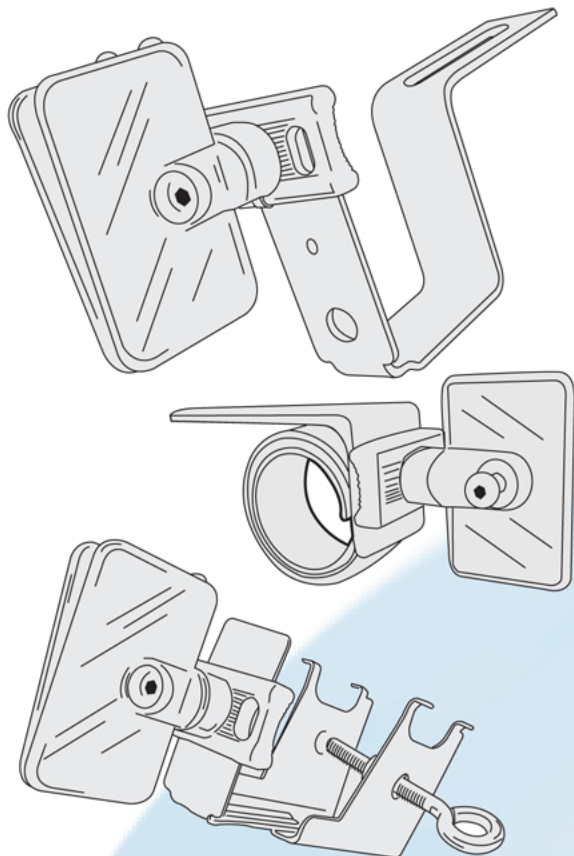

THE EASIEST WAY TO ATTACH SIGNAGE TO ANY SHELF!

LOCKING SIGN CLIPS

Mix and Match to Meet Your Needs.

A VARIETY OF IDEAS AND OPTIONS TO CHOOSE FROM.

Shelf Locking Sign Clip

Attaches above or below a shelf to display signage. The clip holds signs securely in place.

SHC210

Shelf Spring Sign Clip

Attaches above or below a shelf to display signage. The clip holds sign securely in place and will spring back in place if bumped.

SHC212

Pegboard Sign Clip

Attaches to pegboard. The clip holds signs securely in place in front of your product.

SHC200-15

Suction Cup Locking Sign Clip

Affixes to glass or smooth surfaces to display signage. The clip holds signs securely in place.

SHC220

To order today, contact our sales department:

marketingIMPACT LIMITED