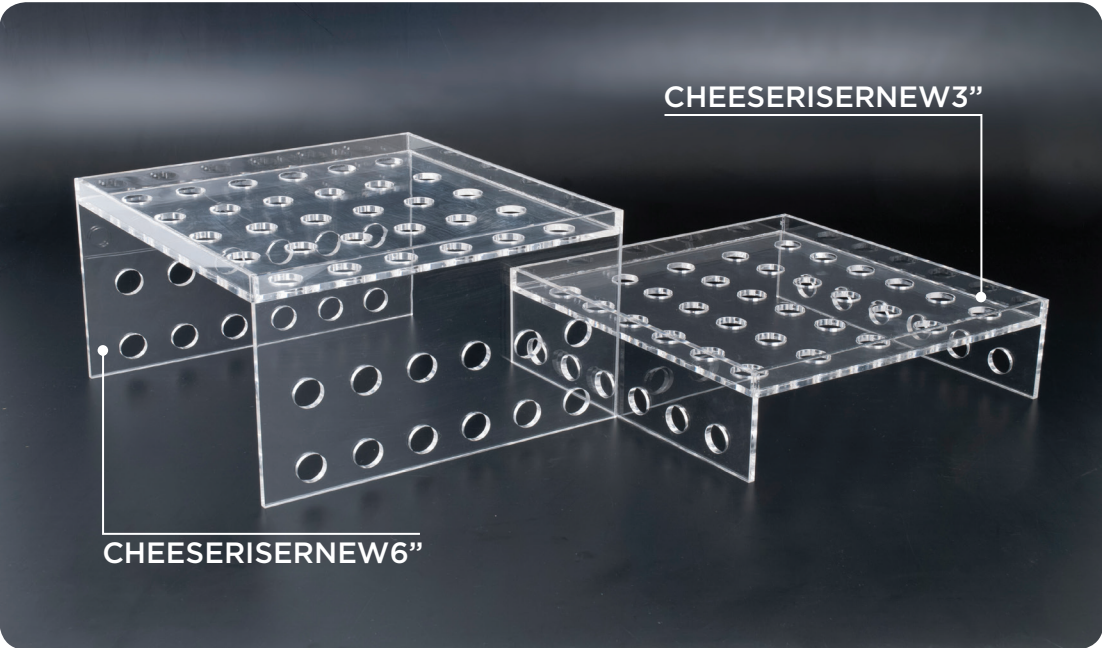

CHEESE RISERS

CHEESERISERNEW6\"

Part Number: 4024043
Description: Upside Down U Shape
Size: 6\" High
Material: Clear Acrylic

CHEESERISERNEW3\"

Part Number: 4024042
Description: Upside Down U Shape
Size: 3\" High
Material: Clear Acrylic

CHEESERISEROLD5\"

Part Number: 4024041
Description: 9\" Round Platter
Size: 5\" High Base
Material: Clear Acrylic

CHEESERISEROLD3\"

Part Number: 4024040
Description: 9\" Round Platter
Size: 3\" High Base
Material: Clear Acrylic