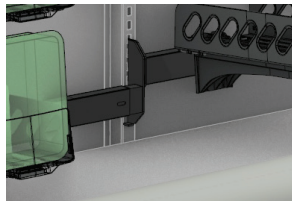

New

FitMore CROSSBAR

COOLER

- Increase vertical merchandising space!
- Add additional products!
- Fit more rows of Kwickload product pushers!
- Improve ROI with minimal cost!

Maximize Your
Cooler Capacity!

A) Add 2" to your Freezer's vertical capacity by using a FitMore Crossbar